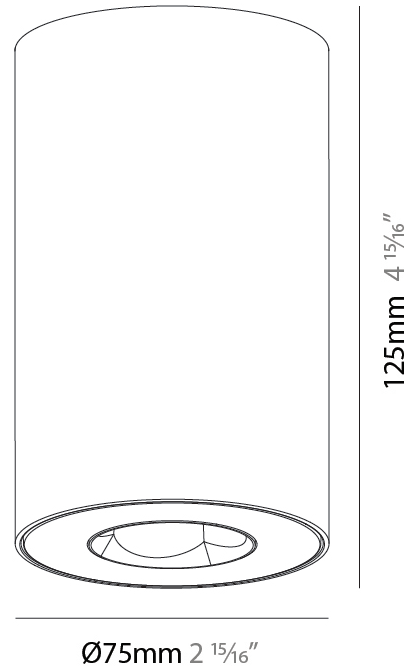

GENERAL

Series: Oiko Pro Round
Partner: Prolicht
Division: Architectural
Installation: Surface
Product Type: Ceiling Surface
Mounting Location: Ceiling
Light Distribution: Downlight

PHYSICAL

Aperture Sizes - Downlights: 1"
Shape: Cylinder
Diameter (mm): 75
Diameter (in): 2 ¹⁵/₁₆
Height (mm): 125
Height (in): 4 ¹⁵/₁₆
Weight (kg): 0.452
Fixture Finish: SSR / BKV / CWI / CRY / HAB / UFT / ITA / RUA / FTG / MYG / LOD / PUS / FRO / FUP / KIA / POP / BLS / SPG / MEY / GOH / CHC / COM / ABZ / JAG / OBR / MOS / ROR
Fixture Material: Metal

ELECTRICAL

Lamp Type: LED (Zhaga Standard)
Input Wattage (W): 13
Total Output Wattage (W): 11.8
Dimming: Non-Dimming / Phase Dimming (120vac Only)
Driver Included: Yes
Driver Location: Integrated
Driver Type: Constant Current - Universal
Driver Class: Class 2
Input Voltage (V): 120 - 277
Upon Request: Remote: 0-10Vdc dimming / Phase dimming 120Vac / Non-dimming 120/277Vac (No Cover Plate)

LED

Color Temperature (°K): 2700 / 3000 / 3500 / 4000
Max. Delivered Lumen (lm): 1377 / 1372 / 1438 / 1451
Nominal Lumen (lm): 1473 / 1468 / 1538 / 1552
CRI: >90 CRI
Lamp Life (hrs): 50000

OPTICAL

Reflector°: 60
Adjustability: Fixed

RATINGS AND CERTIFICATIONS

Certified By: Certified for North American Standards
IP rating: IP20